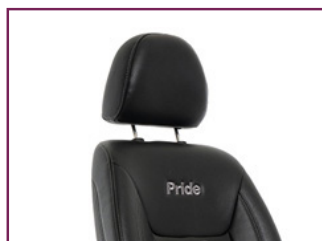

Angle, and Height-Adjustable Headrest

REV 02 - 30/01/2023