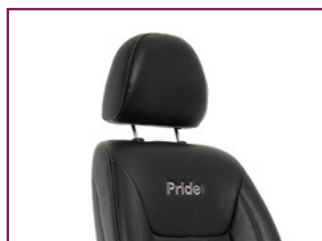

Angle, and Height-Adjustable Headrest