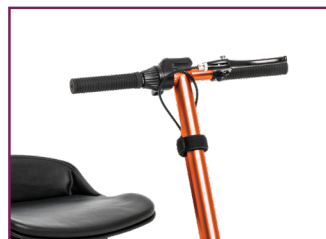

iRIDE™

Colours Available:

Lightweight Design, For Effortless Travel

Journey far and wide with the iRide! This ultra-lightweight scooter is super portable and perfect for travelling. Equipped with both a manual hand brake and supplementary foot brake, the iRide delivers a safe and comfortable ride!

Features

Fordable Tiller With Adjustment Knob

Portable and Easy to Travel

Simple and Easy to Use Controls

Specifications	
Scooter	
Weight Capacity	17 st 12 lbs (113 kg)
Overall Length ³	968 mm (38")
Overall Width ³	488 mm (19.25")
Drive Tyres	Front: 179 mm (7") - Solid Rear: 168 mm (6.5") - Solid
Ground Clearance ³	33 mm (1.3")
Colour(s)	Lime, Mango, Blackberry, Arctic Ice, Raspberry
Seating	Compact
Mobility	
Turning Radius ³	851 mm (33.5")
Max Speed ¹	Up to 3.7 mph (6 km / h)
Drivetrain	36v Brushless Hub Motor
Dual Breaking System	Dual Disc Hand Brake, Supplementary Foot Brake
Battery	
Battery Requirements ³	5.2 Ah Lithium Battery
Battery Weight ⁴	2 kg
Battery Charger	36v Lithium Off-Board Charger
Total Weight Without Batteries ^{2,3}	19 kg