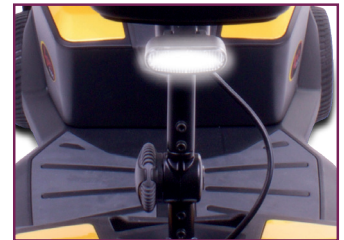

Colours Available:

Revolutionary Suspension For The Smoothest Ride

There's smooth, and then there's the Apex Rapid with CTS smooth! This scooter has revolutionary suspension for the smoothest, most comfortable ride. From the park to your garden, this feature-rich scooter offers best-in-class ride quality.

Specifications	
Scooter	
Weight Capacity	21 st 6 lbs (136 kg)
Overall Length	1060 mm (41.75")
Overall Width	521 mm (20.5")
Drive Tyres	Front - 178 mm (2" x 7") - Solid Front - 203 mm (2" x 7") - Solid Rear - 203 mm (2.5" x 8") - Solid
Ground Clearance	36 mm (1.5") At Motor
Heaviest Piece When Disassembled	Front Section: 17.75 kg
Colour(s)	Yellow, Blue, Black, Orange, Pink, Red
Suspension	Comfort-Trac Suspension - Front & Rear
Mobility	
Turning Radius	1219 mm
Max Speed	4.4 mph (7 km/h)
Drive System	Rear - Wheel Drive, Sealed Transaxle, 24v DC Motor
Dual Braking System	Regenerative and Electromechanical
Maximum Obstacle Climbing Ability	50 mm (2")
Battery	
Battery Requirements	2 x 12 Ah or 18 Ah 12v Sealed Lead Acid, Non-Spillable Deep Cycle
Battery Charger	2 A Off-Board Charger
Total Weight Without Batteries	41 kg

Features

Compact, Foldable Seat With Armrests

LED Lighting

Optional Colour Shrouds

Easy to Use Wrap Around Delta Tiller