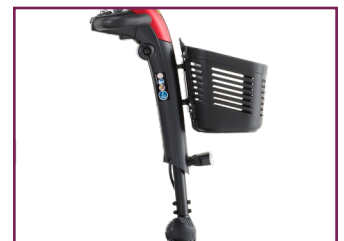

Colours Available:

Revolutionary Suspension For The Smoothest Ride

There's smooth, and then there's the Apex Rapid with CTS smooth! This scooter has revolutionary suspension for the smoothest, most comfortable ride. From the park to your garden, this feature-rich scooter offers best-in-class ride quality.

Features

Compact, Foldable Seat With Armrests

LED Lighting

Optional Colour Shrouds

Easy to Use Wrap Around Delta Tiller